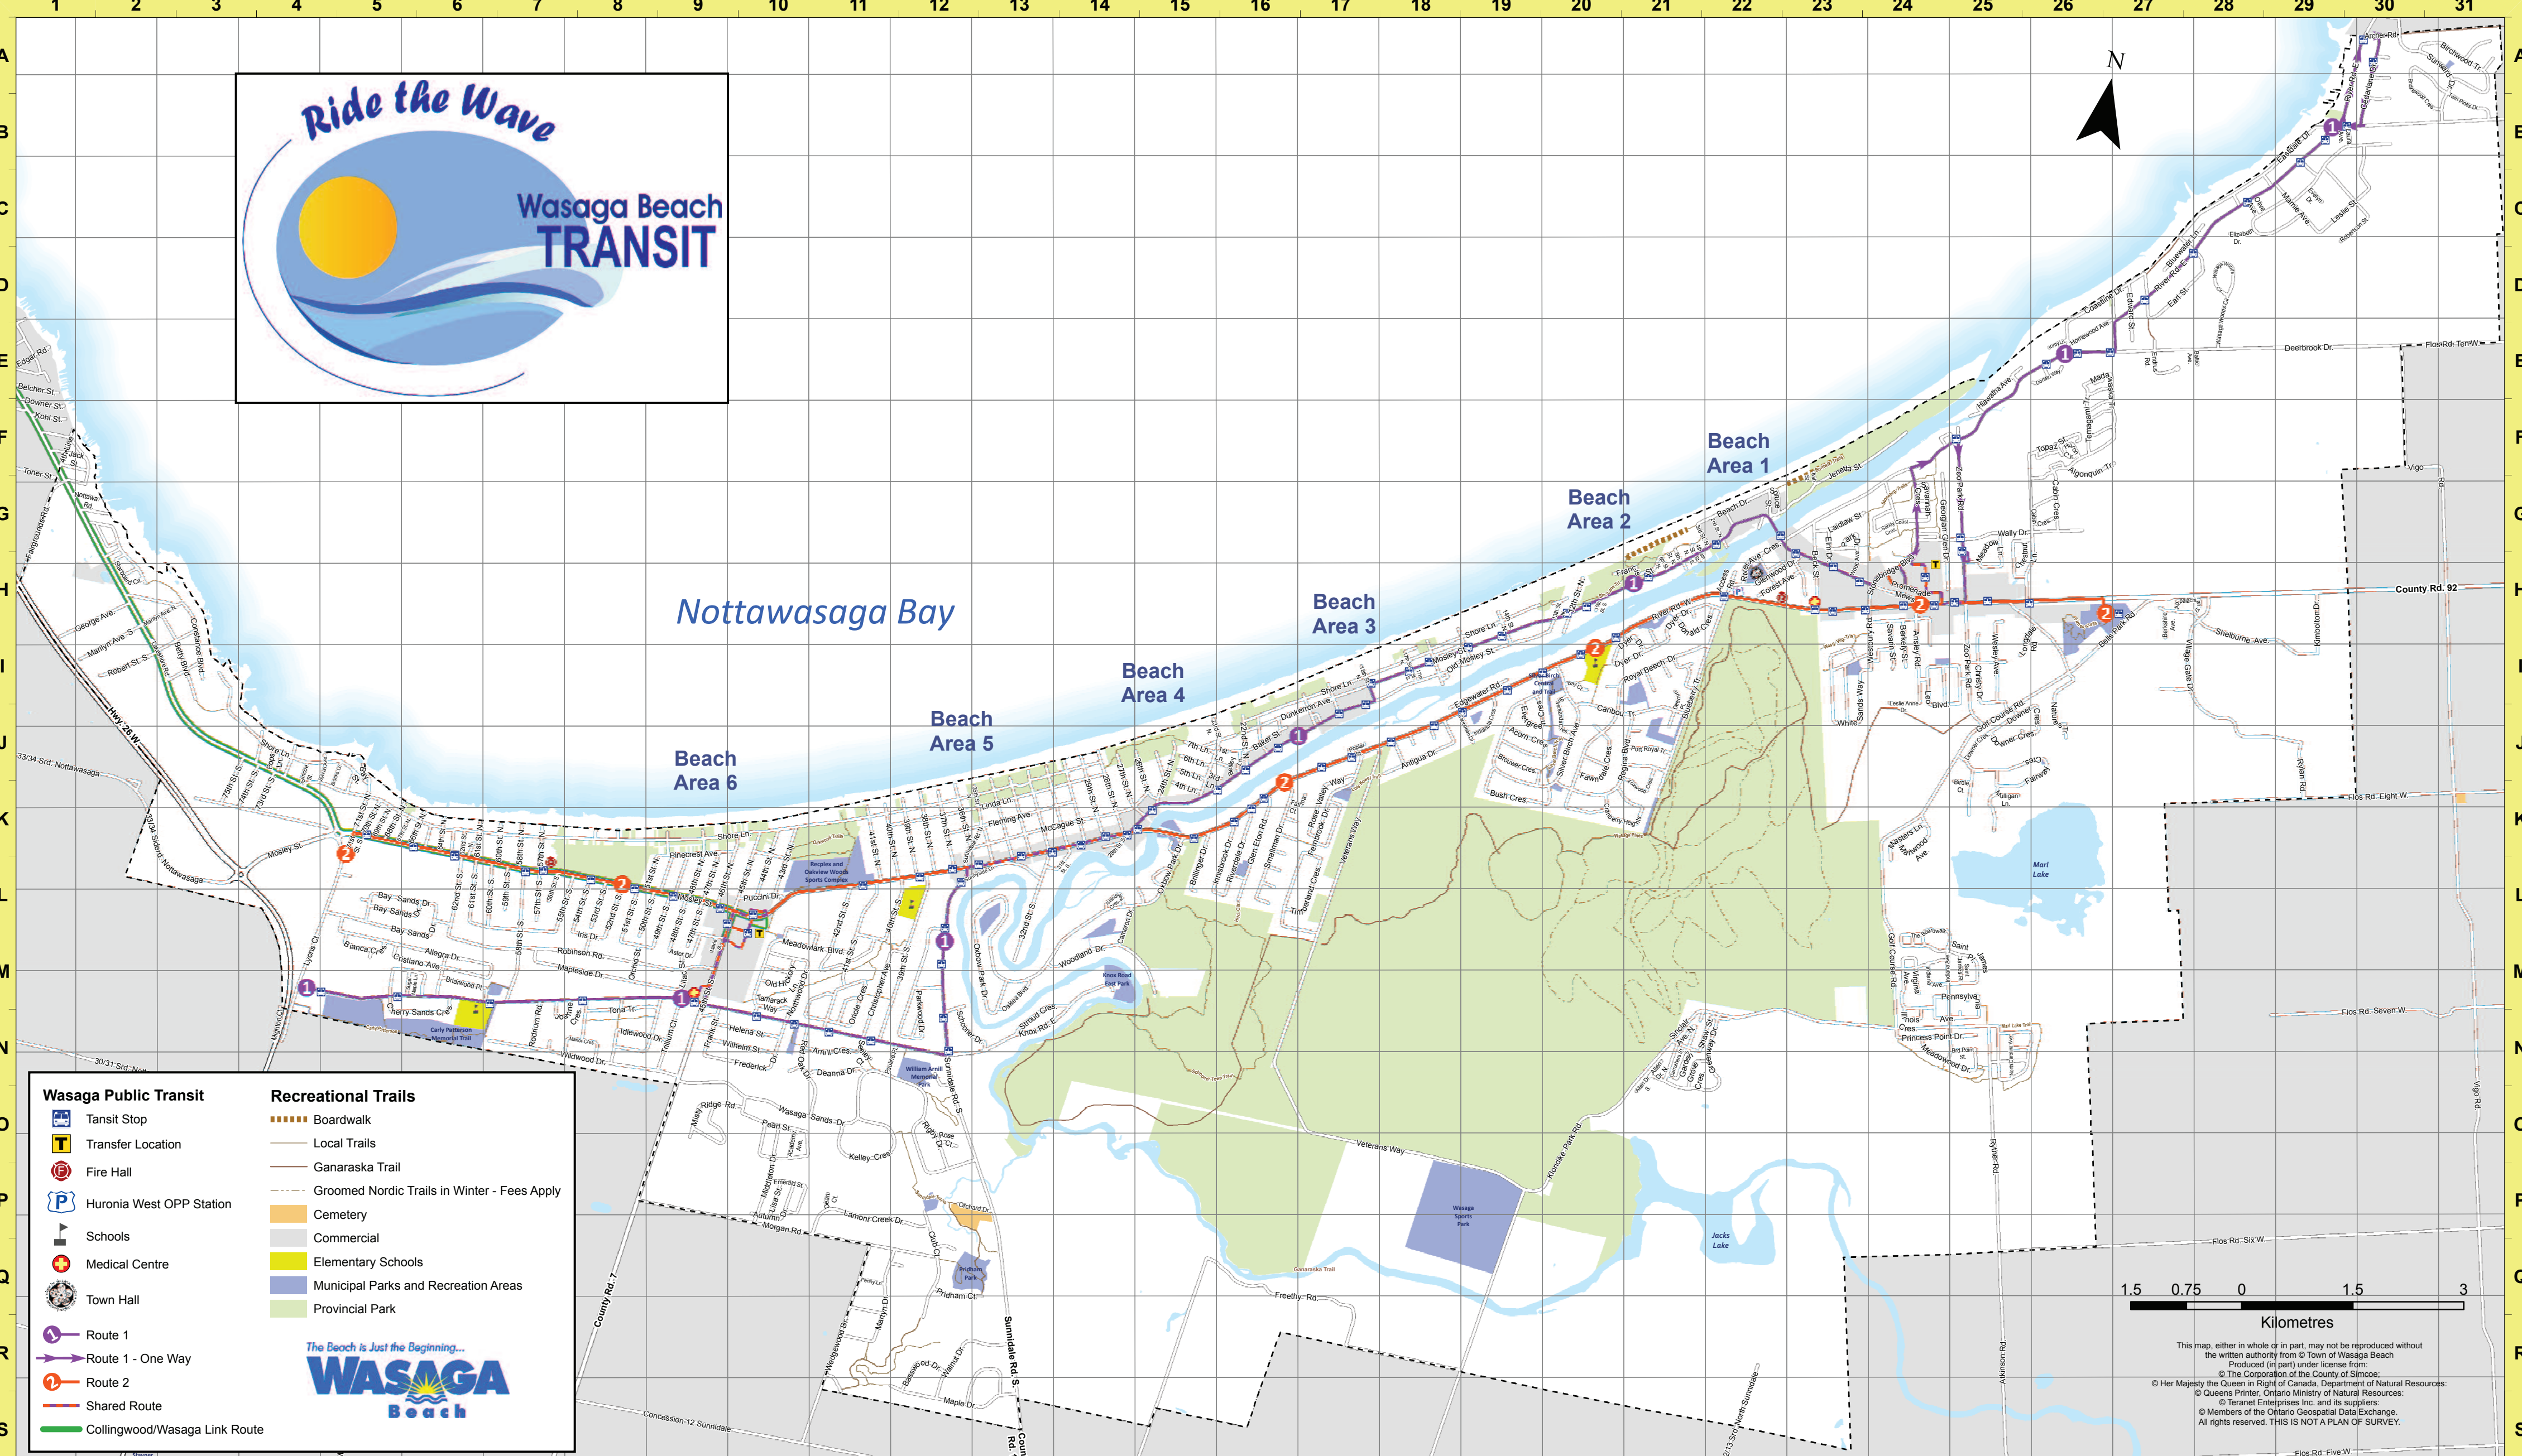

Wasaga Public Transit

- Transit Stop
- Transfer Location
- Fire Hall
- Huron West OPP Station
- Schools
- Medical Centre
- Town Hall
- Route 1
- Route 1 - One Way
- Route 2
- Shared Route
- Collingwood/Wasaga Link Route

Recreational Trails

- Boardwalk
- Local Trails
- Ganaraska Trail
- Groomed Nordic Trails in Winter - Fees Apply
- Cemetery
- Commercial
- Elementary Schools
- Municipal Parks and Recreation Areas
- Provincial Park

Wasaga Beach

The Beach is Just the Beginning...